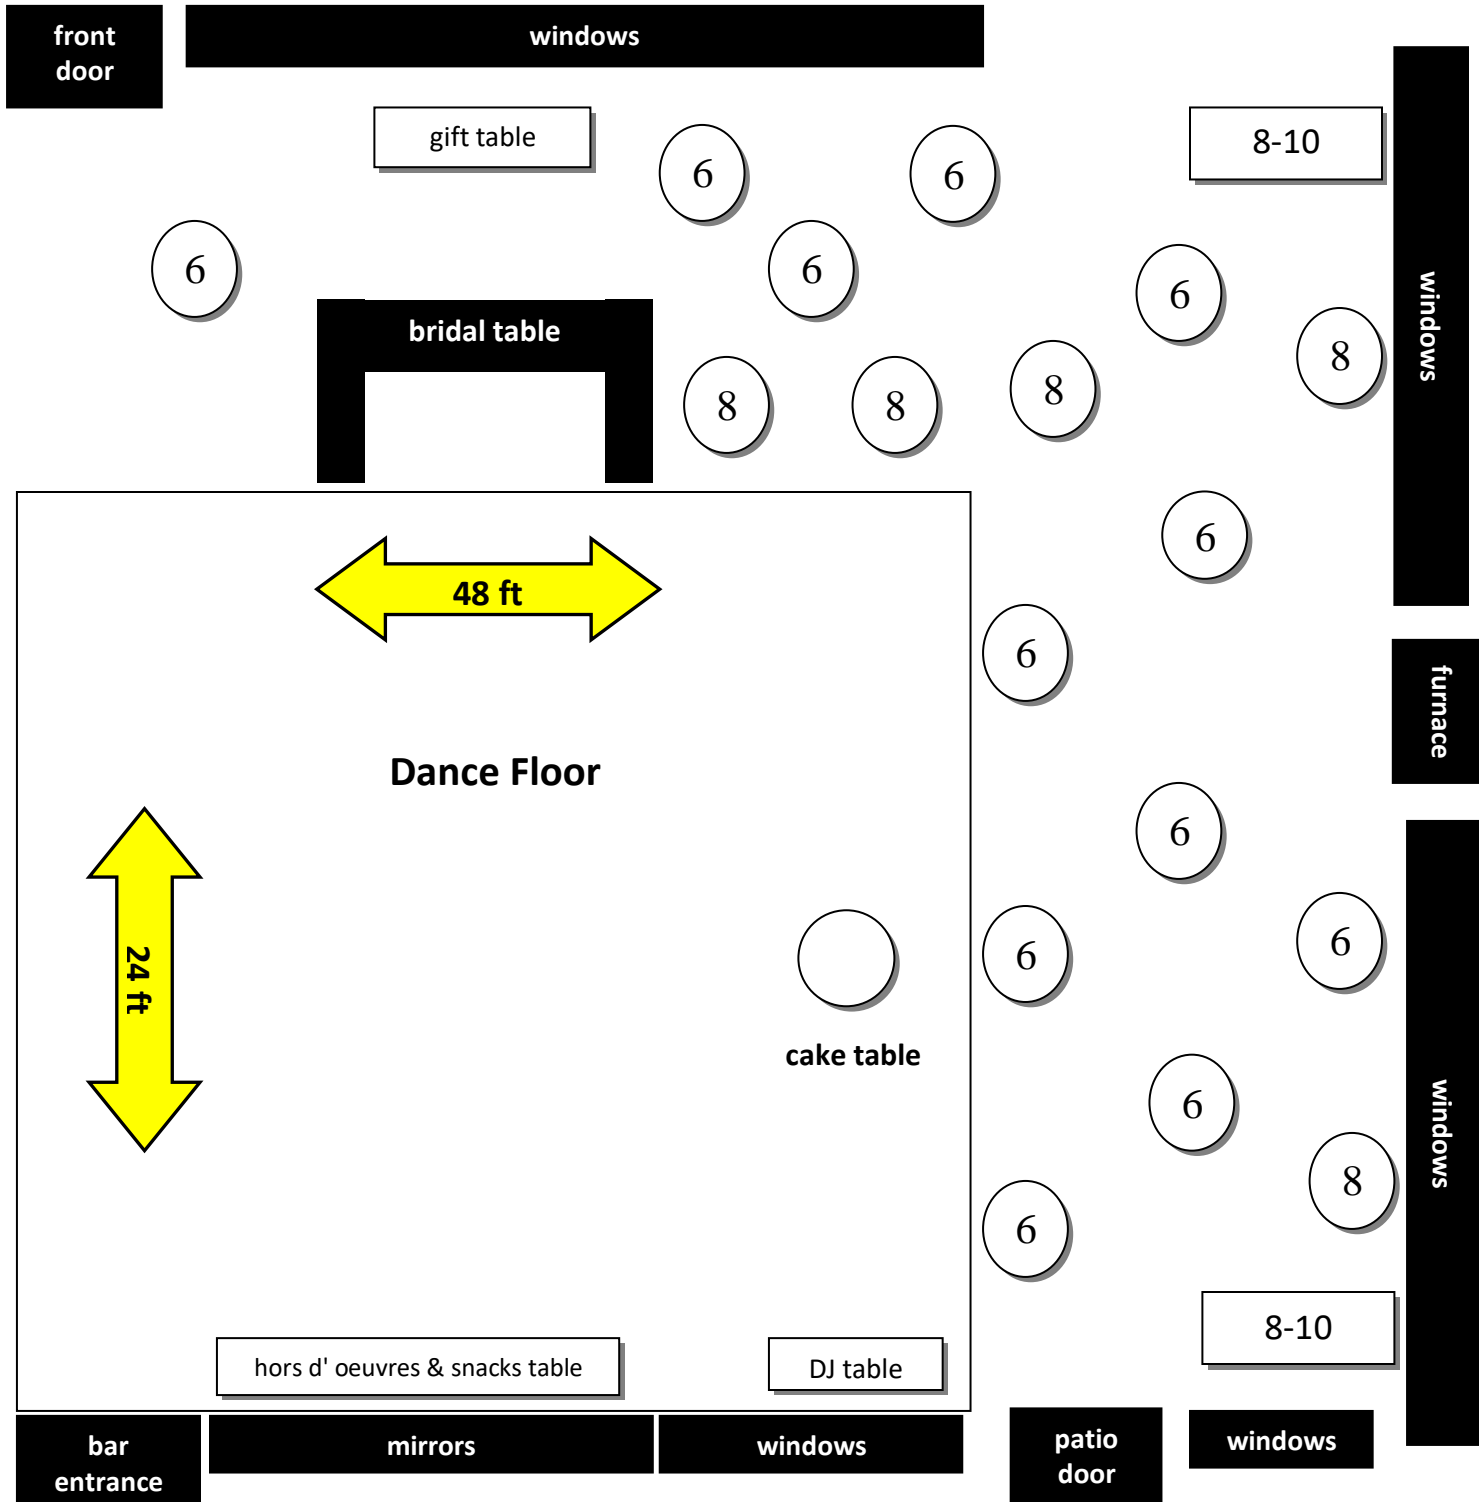

7 tables seat 10 guests  
7 tables seat 8 guests  
20 tables seat 6 guests

front door

windows

gift table

8-10

8-10

8

6

6

6

6

8-10

6

6

bridal table

8

6

furnace

8

Dance Floor

6

8-10

6

cake table

24 ft

6

hors d'oeuvres & snacks table

DJ table

8-10

8-10

8

bar entrance